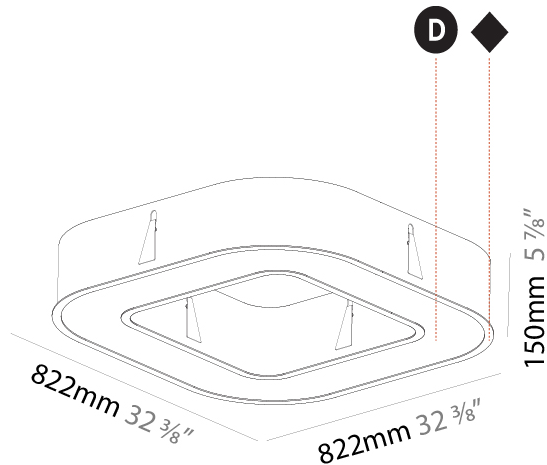

GENERAL

Series: Quantum
Brand: Prolicht
Division: Architectural
Mounting Type: Recessed
Mounting Location: Ceiling
Subcategory: Ambient

PHYSICAL

Shape: Square
Length (mm): 822
Length (in): 32 3/8
Width (mm): 822
Width (in): 32 3/8
Height (mm): 150
Height (in): 5 7/8
Min. Recessing Depth (mm): 160
Min. Recessing Depth (in): 6 5/16
Light Distribution: Direct
Weight (kg): 10.55
Weight (lbs): 23.21
Diffuser: PMMA - Opal or Micro-Prism
Fixture Finish: SSR / BKV / CWI / CRY / HAB / UFT / ITA / RUA / FTG / MYG / LOD / PUS / FRO / FUP / KIA / POP / BLS / SPG / MEY / GOH / GUM / CHC / COM / ABZ / JAG / OBR / MOS / ROR
Fixture Material: Aluminum

ELECTRICAL

Lamp Type: LED (Zhaga Standard)
Input Wattage (W): 40
Total Output Wattage (W): 32 / 25.6 (3500K)
Dimming: Non-Dimming / Phase Dimming (120Vac only) / 0-10V Dimming
Driver Included: Yes
Driver Location: Integrated
Driver Type: Constant Current - 120 / 277Vac
Driver Class: Class 2
Input Voltage (V): 120 - 277
Constant Current (MA): 350 / 800 (3500K)

LED

Color Temperature (°K): 3000 / 3500 / 4000
Max. Delivered Lumen (lm): 3690 / 3822 / 3900
CRI: >80 CRI
Efficiency (%): 65
Lamp Life (hrs): 50000

OPTICAL

RATINGS AND CERTIFICATIONS

Certified By: Certified for North American Standards
IP rating: IP20