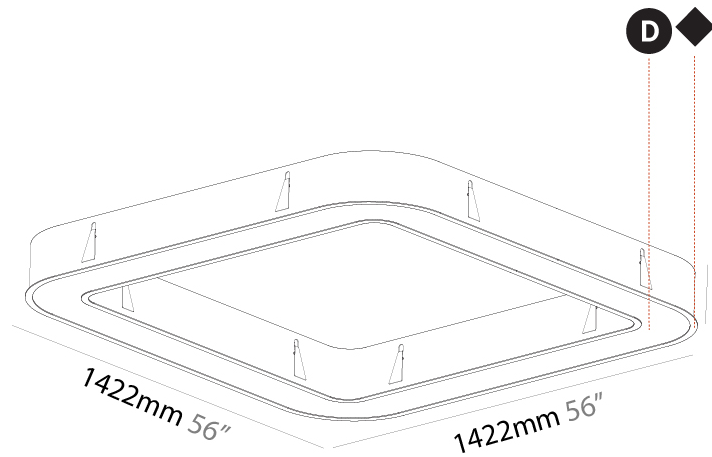

GENERAL

Series: Quantum
Brand: Prolicht
Division: Architectural
Mounting Type: Recessed
Mounting Location: Ceiling
Subcategory: Ambient

PHYSICAL

Shape: Square
Length (mm): 1422
Length (in): 56
Width (mm): 1422
Width (in): 56
Height (mm): 150
Height (in): 5 7/8
Min. Recessing Depth (mm): 160
Min. Recessing Depth (in): 6 3/16
Light Distribution: Direct
Weight (kg): 21.113
Weight (lbs): 46.45
Diffuser: [PMMA - Opal or Micro-Prism](#)
Fixture Finish: [SSR / BKV / CWI / CRY / HAB / UFT / ITA / RUA / FTG / MYG / LOD / PUS / FRO / FUP / KIA / POP / BLS / SPG / MEY / GOH / GUM / CHC / COM / ABZ / JAG / OBR / MOS / ROR](#)
Fixture Material: Aluminum

ELECTRICAL

Lamp Type: LED (Zhaga Standard)
Input Wattage (W): 80
Total Output Wattage (W): 64 / 51.2 (3500K)
Dimming: [Non-Dimming / Phase Dimming (120Vac only) / 0-10V Dimming](#)
Driver Included: Yes
Driver Location: Integrated
Driver Type: Constant Current - 120 / 277Vac
Driver Class: Class 2
Input Voltage (V): 120 - 277
Constant Current (MA): 350 / 800 (3500K)

LED

Color Temperature (*K): [3000 / 3500 / 4000](#)
Max. Delivered Lumen (lm): 7380 / 7644 / 7800
CRI: >80 CRI
Efficiency (%): 65
Lamp Life (hrs): 50000

OPTICAL

RATINGS AND CERTIFICATIONS

Certified By: Certified for North American Standards
IP rating: IP20

PROJECT	
TYPE	
SPECIFIER	
QUANTITY	
DATE